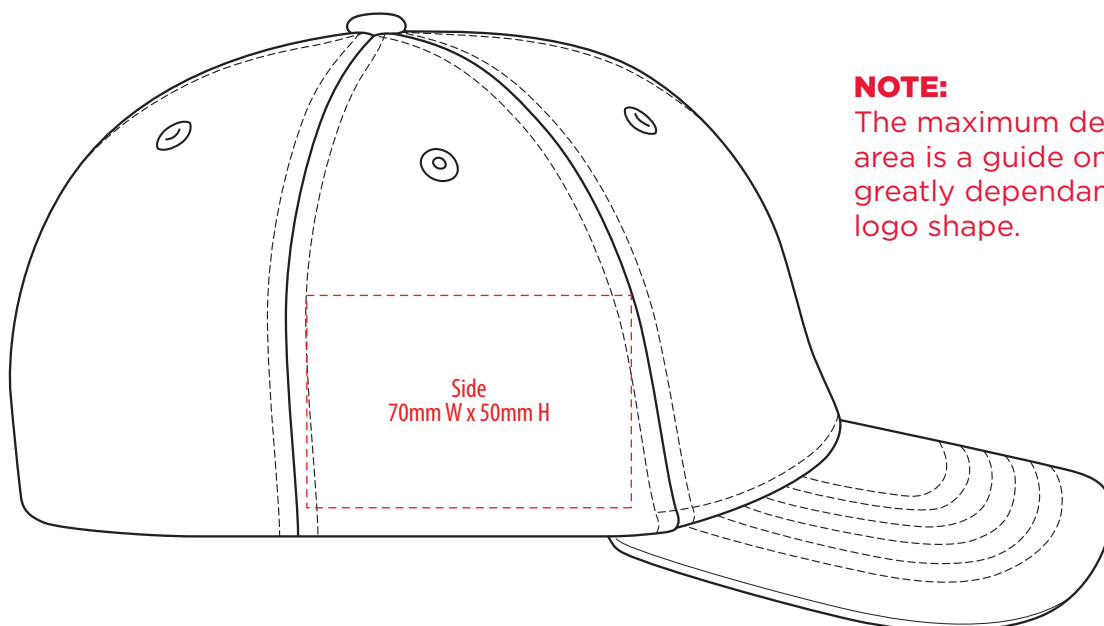

7009

COLOURWAYS

COLOUR

7009

NOTE:
The maximum decoration area is a guide only and is greatly dependant on the logo shape.

EMBROIDERY

7009

NOTE:

The maximum decoration area is a guide only and is greatly dependant on the logo shape.

SUPACOLOUR

7009

NOTE:
The maximum decoration area is a guide only and is greatly dependant on the logo shape.

SUPASUB / SUPAETCH / SUPAFLEX