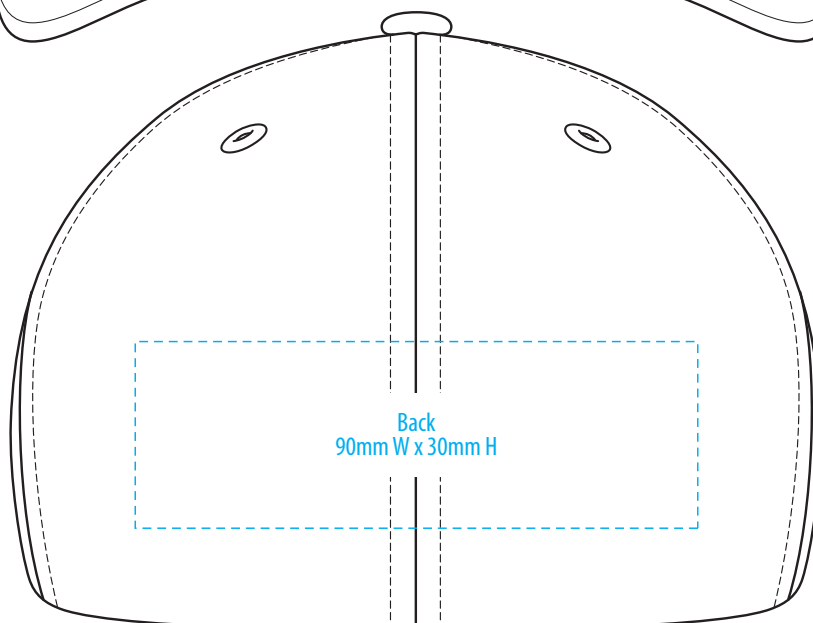

7009

COLOURWAYS

COLOUR

7009

NOTE:
The maximum decoration area is a guide only and is greatly dependant on the logo shape.

EMBROIDERY

7009

NOTE:

The maximum decoration area is a guide only and is greatly dependant on the logo shape.

SUPACOLOUR

7009

NOTE:
The maximum decoration area is a guide only and is greatly dependant on the logo shape.

SUPASUB / SUPAETCH / SUPAFLEX