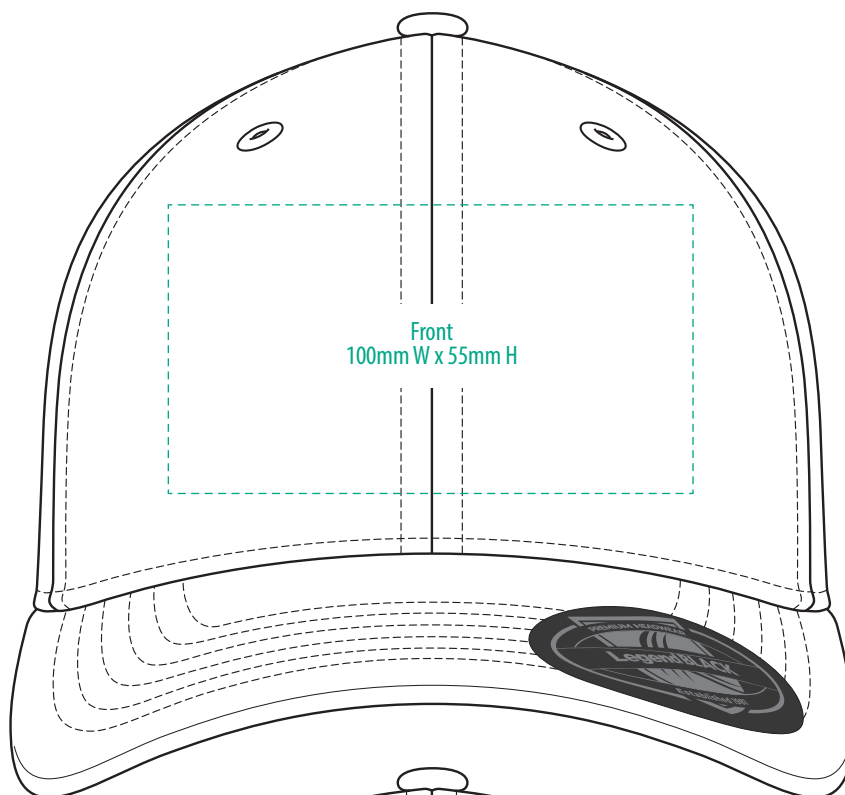

7009

COLOURWAYS

COLOUR

7009

NOTE:
The maximum decoration area is a guide only and is greatly dependant on the logo shape.

EMBROIDERY

7009

NOTE:

The maximum decoration area is a guide only and is greatly dependant on the logo shape.

SUPACOLOUR

7009

NOTE:
The maximum decoration area is a guide only and is greatly dependant on the logo shape.

SUPASUB / SUPAETCH / SUPAFLEX