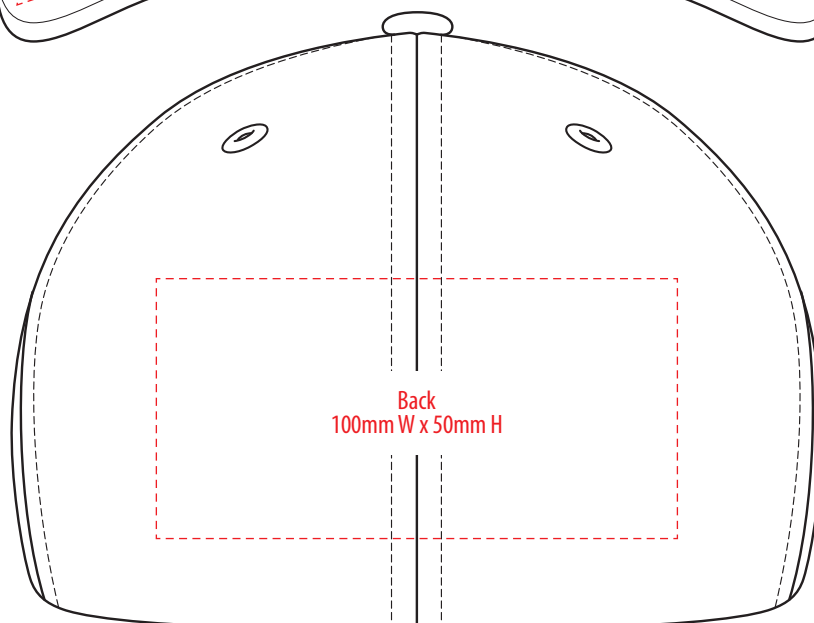

7009

COLOURWAYS

COLOUR

7009

NOTE:
The maximum decoration area is a guide only and is greatly dependant on the logo shape.

EMBROIDERY

7009

NOTE:

The maximum decoration area is a guide only and is greatly dependant on the logo shape.

SUPACOLOUR

7009

NOTE:
The maximum decoration area is a guide only and is greatly dependant on the logo shape.

SUPASUB / SUPAETCH / SUPAFLEX