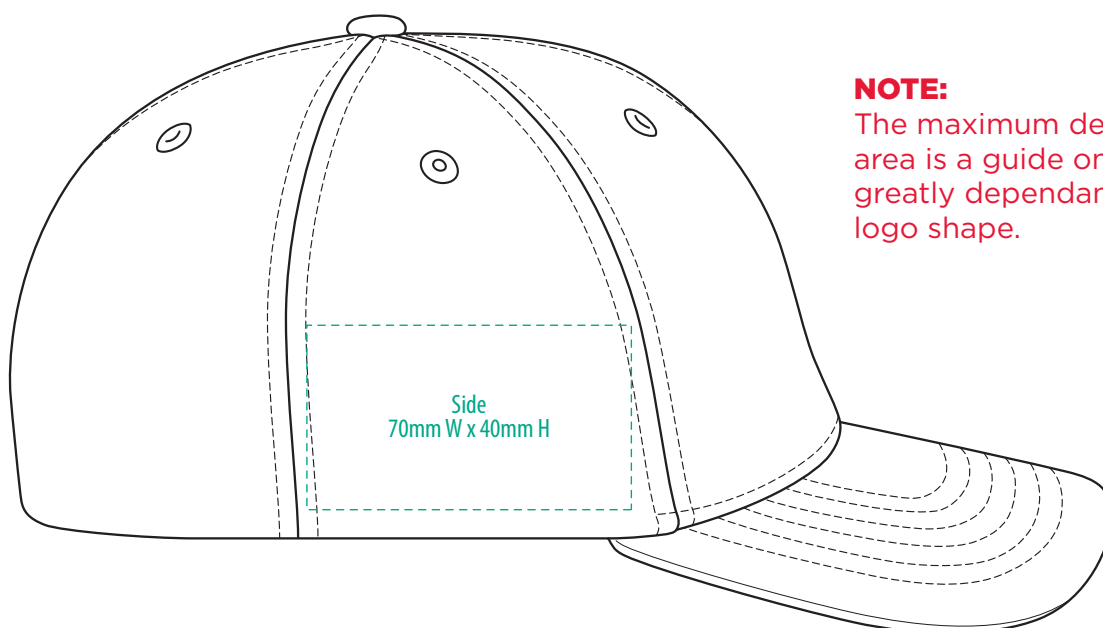

7009

COLOURWAYS

COLOUR

7009

NOTE:
The maximum decoration area is a guide only and is greatly dependant on the logo shape.

EMBROIDERY

7009

NOTE:

The maximum decoration area is a guide only and is greatly dependant on the logo shape.

SUPACOLOUR

7009

NOTE:
The maximum decoration area is a guide only and is greatly dependant on the logo shape.

SUPASUB / SUPAETCH / SUPAFLEX