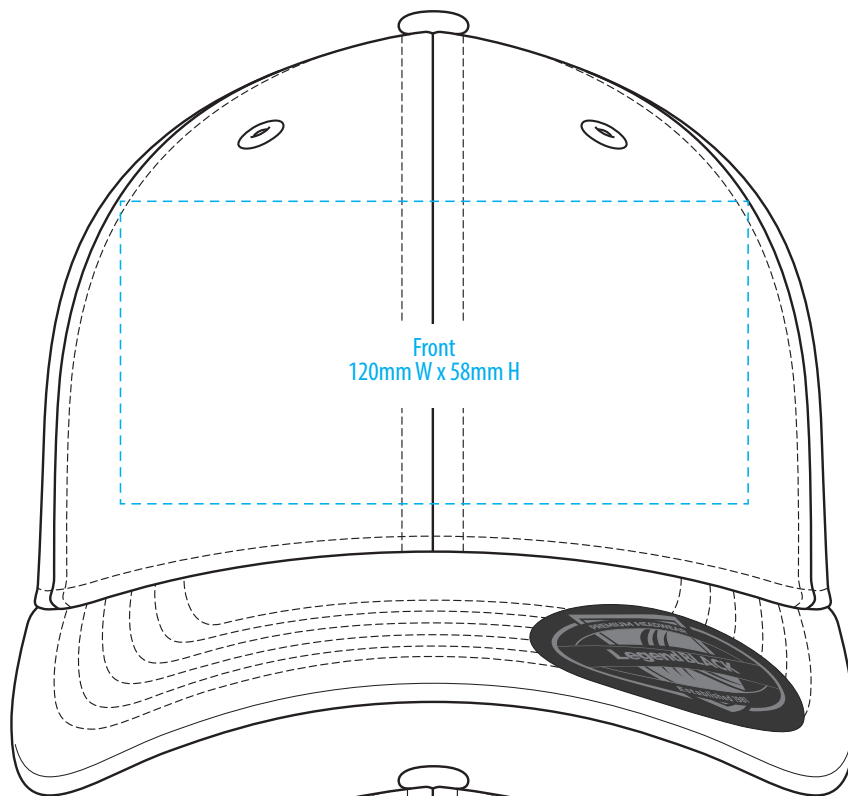

7009

COLOURWAYS

COLOUR

7009

NOTE:
The maximum decoration area is a guide only and is greatly dependant on the logo shape.

EMBROIDERY

7009

NOTE:

The maximum decoration area is a guide only and is greatly dependant on the logo shape.

SUPACOLOUR

7009

NOTE:
The maximum decoration area is a guide only and is greatly dependant on the logo shape.

SUPASUB / SUPAETCH / SUPAFLEX