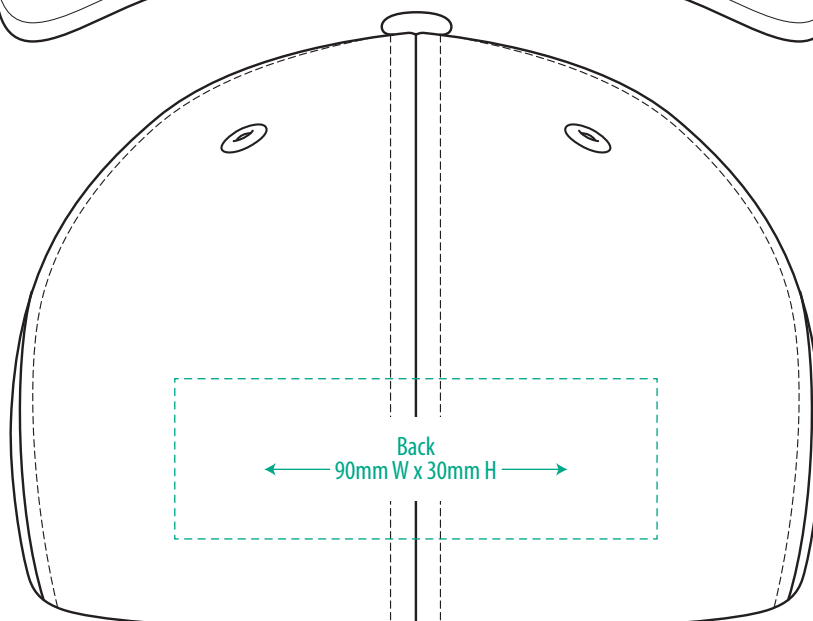

7009

COLOURWAYS

COLOUR

7009

NOTE:
The maximum decoration area is a guide only and is greatly dependant on the logo shape.

EMBROIDERY

7009

NOTE:

The maximum decoration area is a guide only and is greatly dependant on the logo shape.

SUPACOLOUR

7009

NOTE:
The maximum decoration area is a guide only and is greatly dependant on the logo shape.

SUPASUB / SUPAETCH / SUPAFLEX