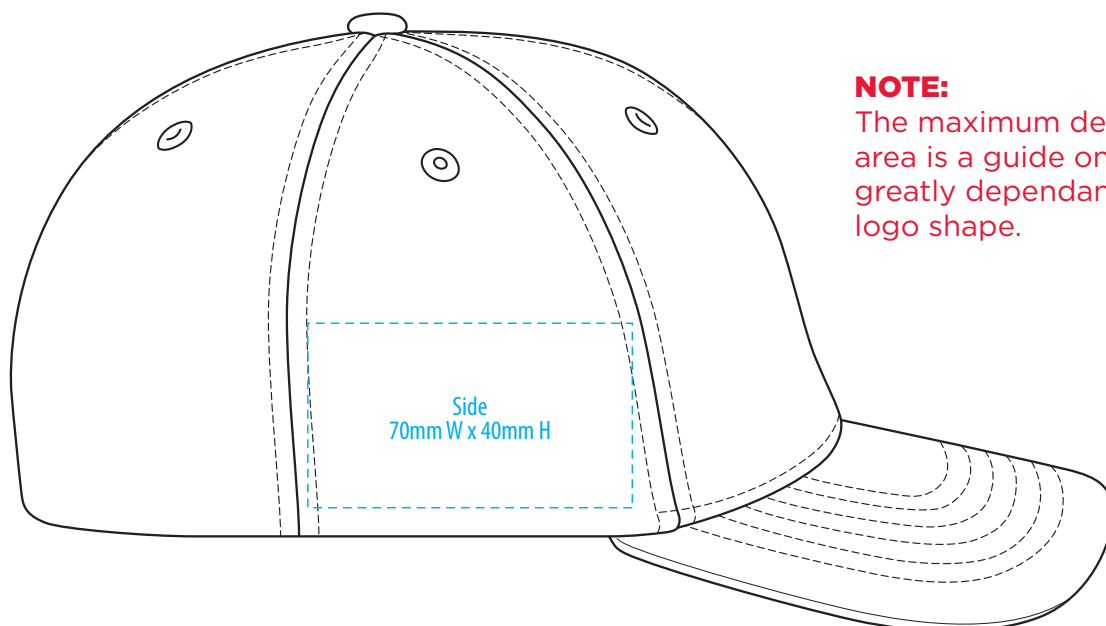

7009

COLOURWAYS

COLOUR

7009

NOTE:
The maximum decoration area is a guide only and is greatly dependant on the logo shape.

EMBROIDERY

7009

NOTE:

The maximum decoration area is a guide only and is greatly dependant on the logo shape.

SUPACOLOUR

7009

NOTE:
The maximum decoration area is a guide only and is greatly dependant on the logo shape.

SUPASUB / SUPAETCH / SUPAFLEX