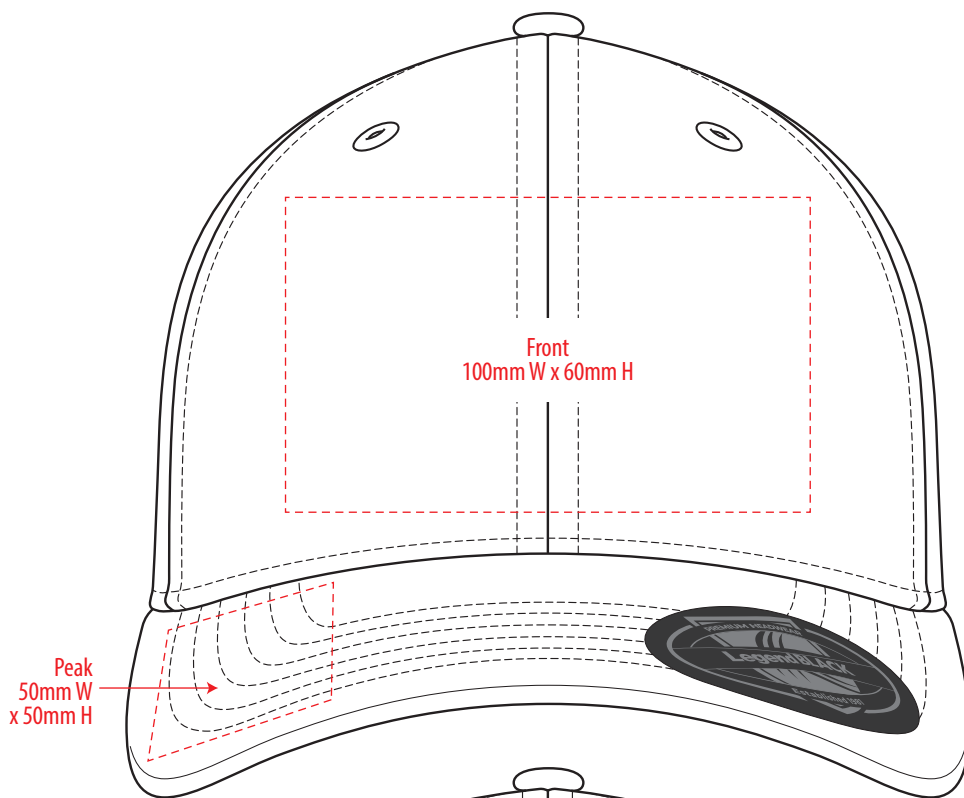

7009

COLOURWAYS

COLOUR

7009

NOTE:
The maximum decoration area is a guide only and is greatly dependant on the logo shape.

EMBROIDERY

7009

NOTE:

The maximum decoration area is a guide only and is greatly dependant on the logo shape.

SUPACOLOUR

7009

NOTE:
The maximum decoration area is a guide only and is greatly dependant on the logo shape.

SUPASUB / SUPAETCH / SUPAFLEX